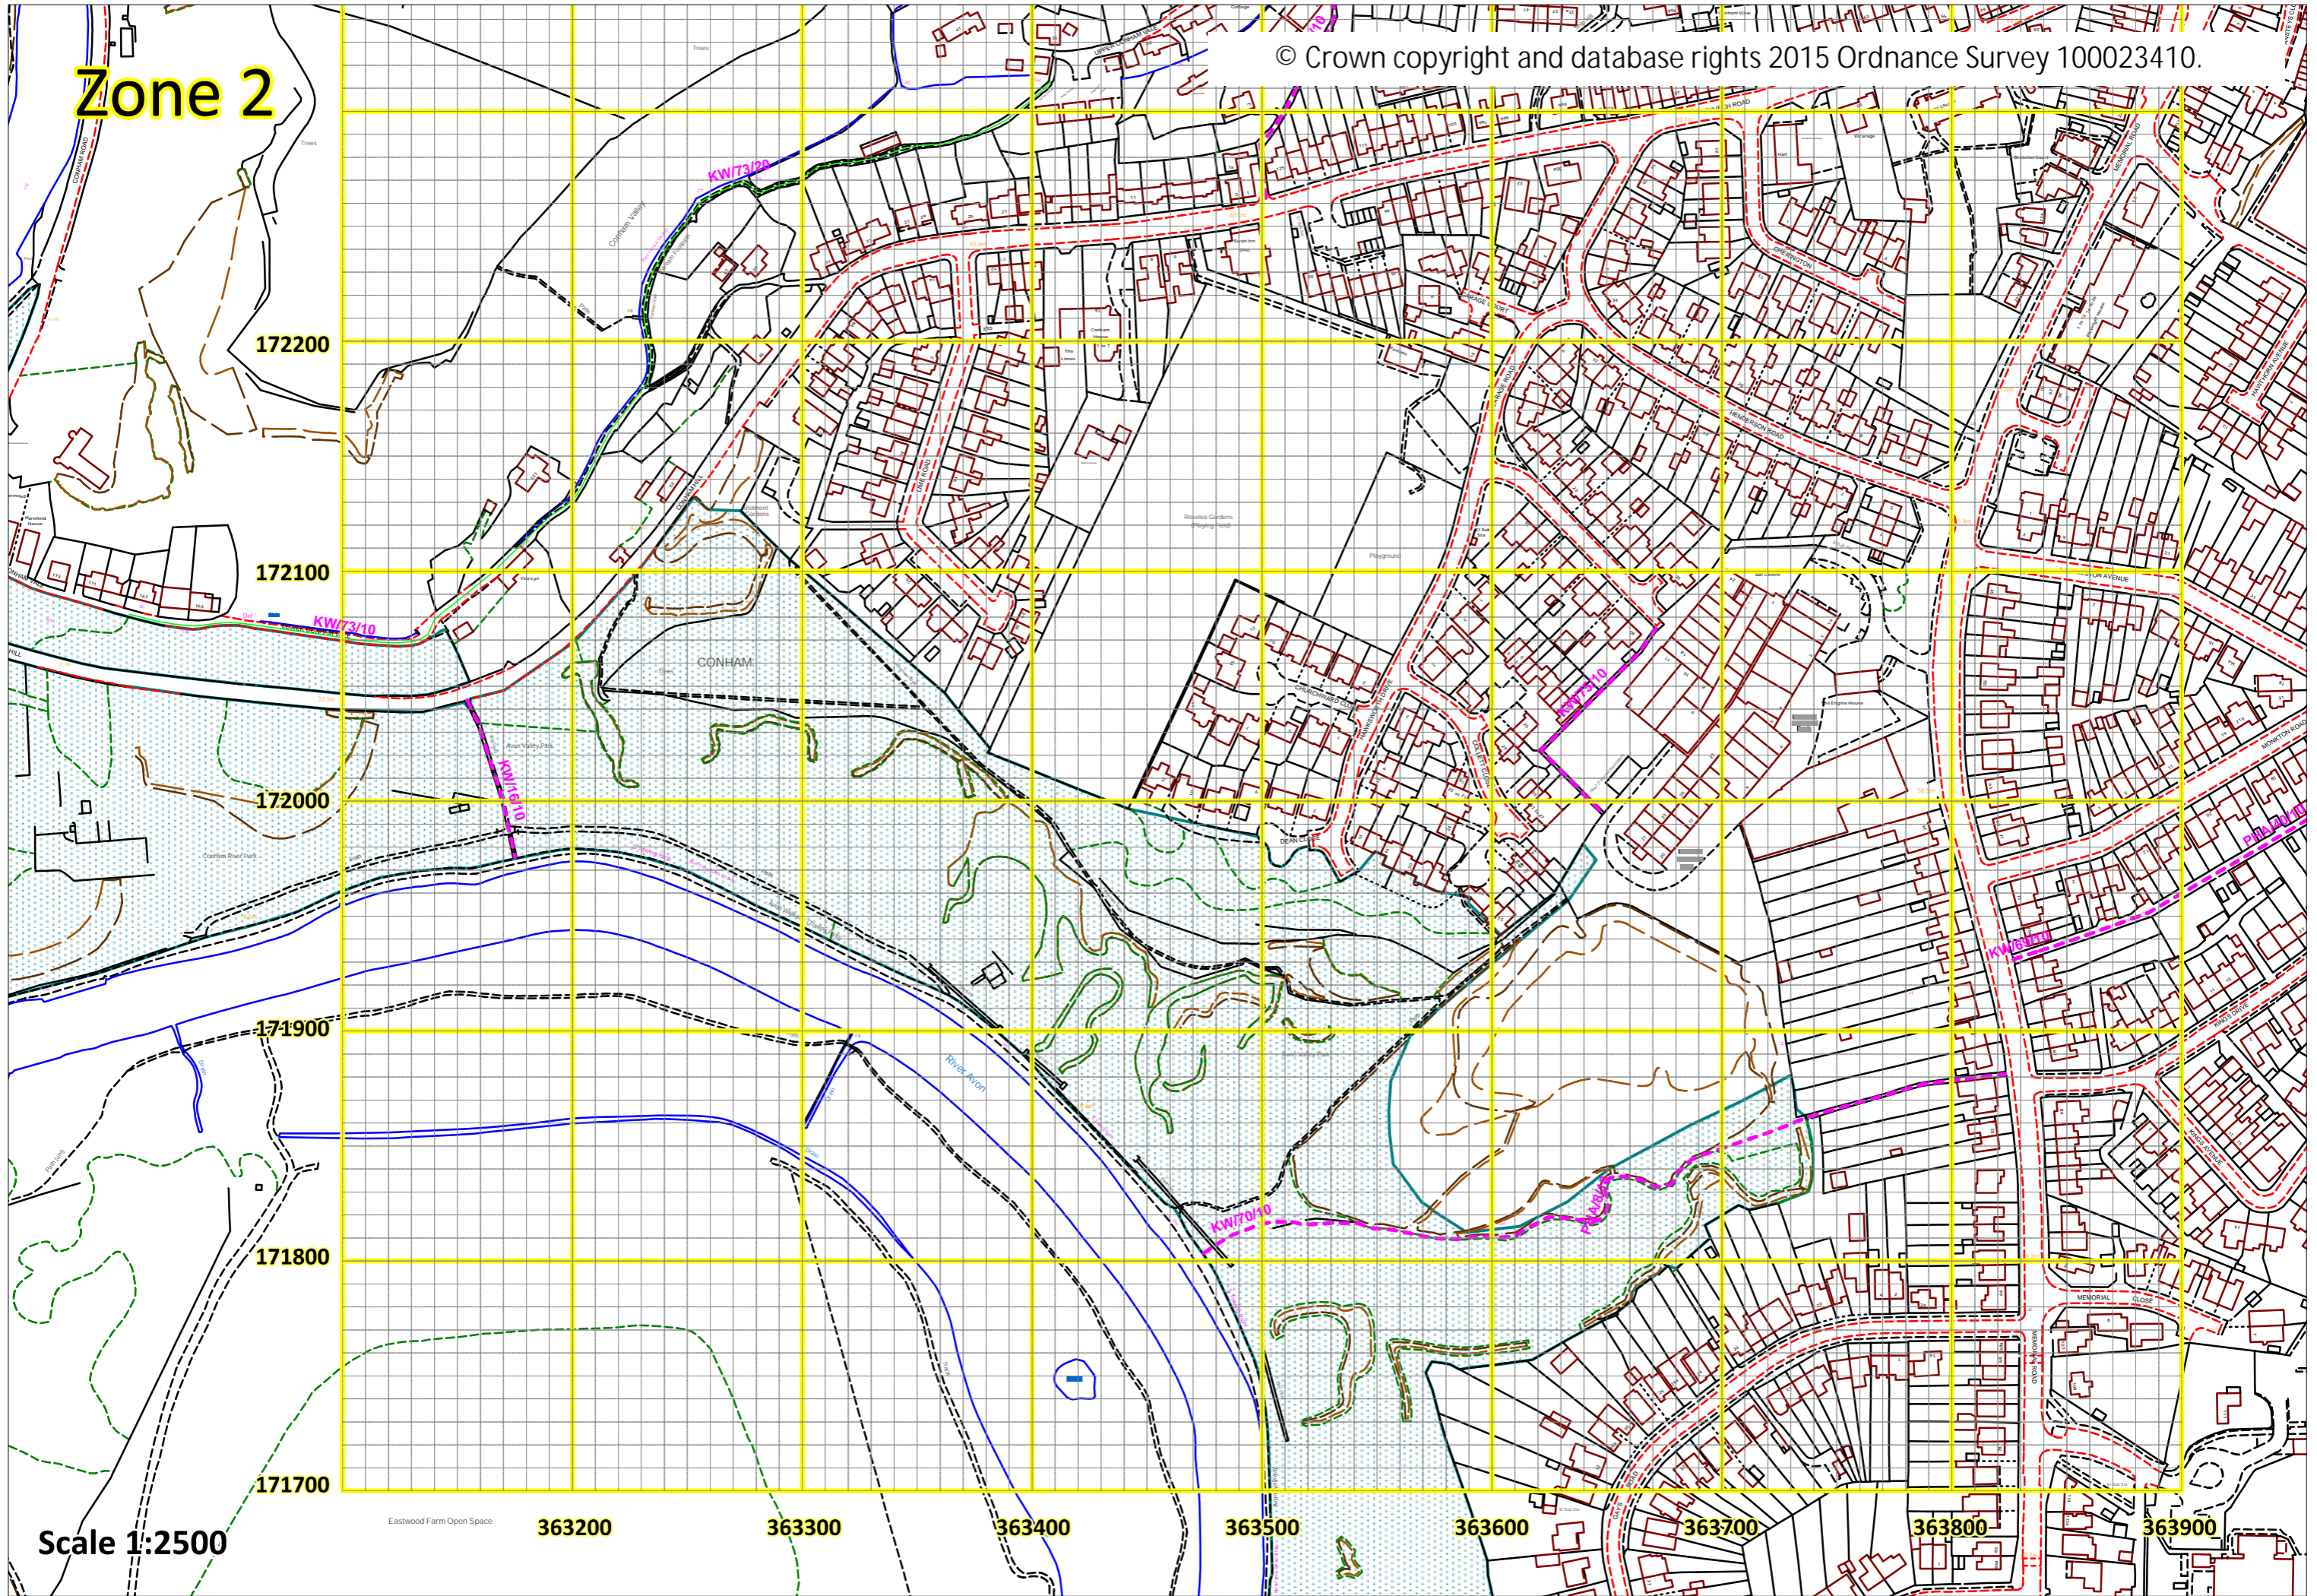

Zone 2

© Crown copyright and database rights 2015 Ordnance Survey 100023410.

Scale 1:2500

Eastwood Farm Open Space

363200

363300

363400

363500

363600

363700

363800

363900